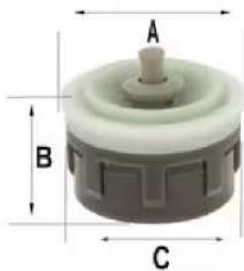

## PERLATOR HONEYCOMB AC Part No. : 402453000

1.5 gpm PCA Auto-Clean Regular Aerator Insert  
Fits male 15/16"-27 or female 55/64"-27 housings

Dimensions		
No	mm	In
A	20.88	.822
B	12.00	.472
C	19.97	.786