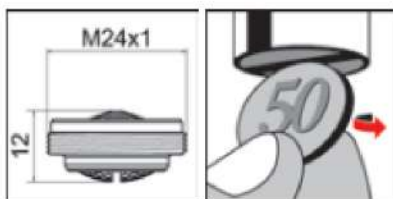

OEM/Industry

Size: male M24x1

Flow rate: PCA 2.2 gpm max.

Stream type: Aerated

See The Full Collection.

Visit Neoperl.com to explore all your options for Perlator, Aerator and Accessories and to plan your bath design with helpful tips and tools.